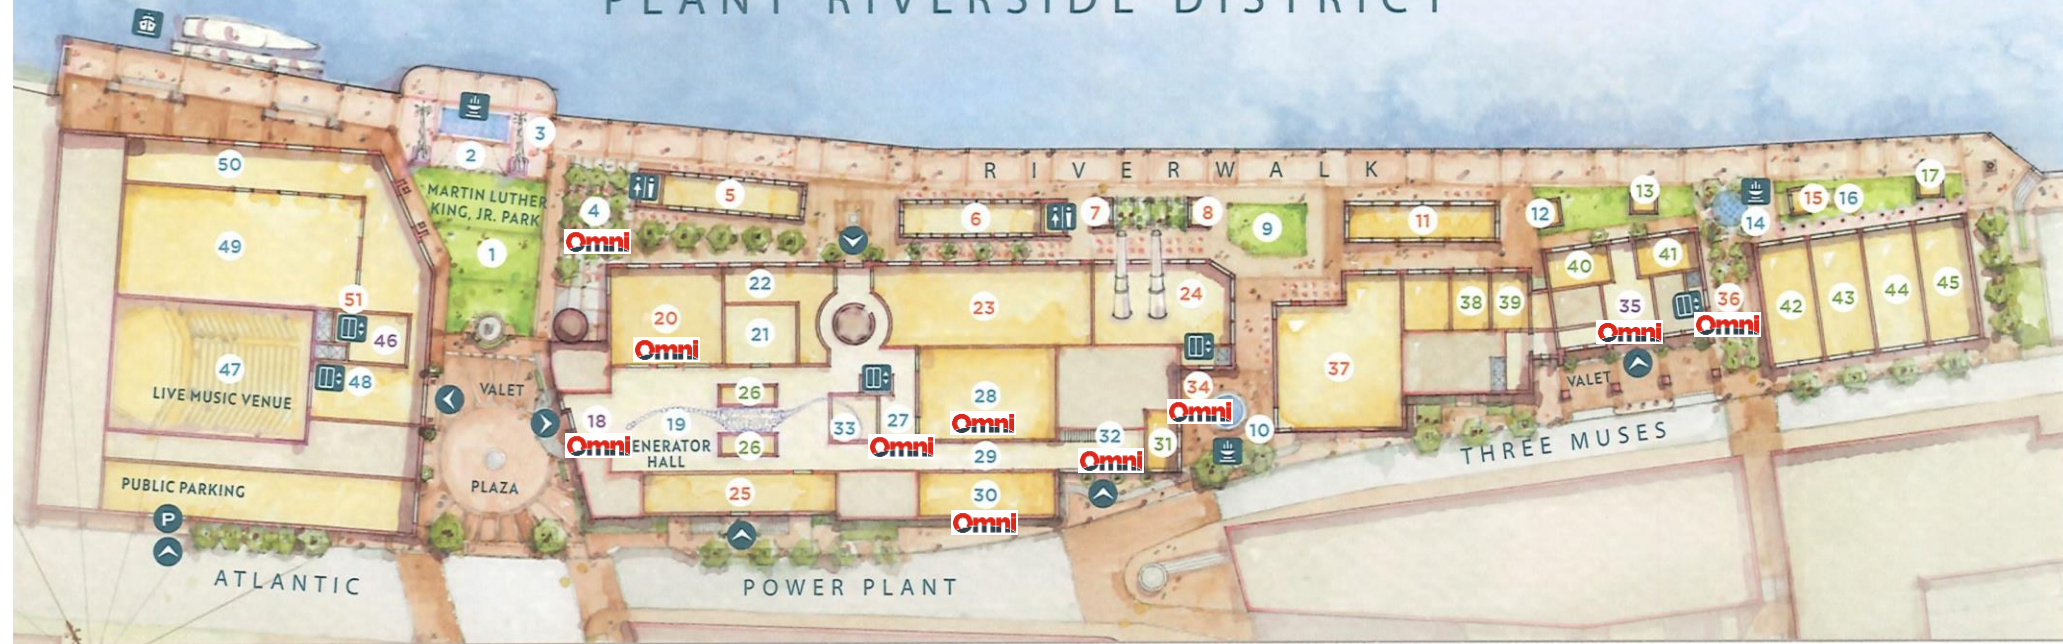

PLANT RIVERSIDE DISTRICT

- ENTERTAINMENT
- FOOD AND BEVERAGE
- SHOPPING
- GUEST SERVICES

ON THE RIVER

- 1 Martin Luther King, Jr. Park
- 2 Plant Riverside Amphitheater
- 3 Riverside Fountain
- 4 Palm Court **Omni**
- 5 District Seafood
- 6 District Smokehouse
- 7 Riverside Sushi
- 8 Riverside Biergarten
- 9 Montgomery Park
- 10 Montgomery Fountain
- 11 Starbucks
- 12 Old Town Trolley Tours
- 13 Seabolt Real Estate
- 14 Splash Pad
- 15 Savannah Square Pops Kiosk
- 16 Children's Archeological Dig
- 17 District Boutique Kiosk

POWER PLANT

- 18 Power Plant Guest Services **Omni**
- 19 Generator Hall
- 20 Turbine Market + Café **Omni**
- 21 Executive Lounge
- 22 Grand Bohemian Gallery
- 23 Stone & Webster Chophouse
- 24 Graffito Pizza
- 25 Baobab Lounge
- 26 District Boutique & Swarovski
- 27 Amethyst Pre-Event **Omni**
- 28 Amethyst Ballroom **Omni**
- 29 Citrine Pre-Event
- 30 Citrine Meeting Room **Omni**
- 31 Urban Poppy
- 32 Beethoven's Terrace (Above) **Omni**
- 33 Poseidon Spa
- 34 Electric Moon Skytop Lounge **Omni** & The Moon Deck

THREE MUSES

- 35 Three Muses Guest Services **Omni**
- 36 Myrtle & Rose Rooftop Garden **Omni**
- 37 Savannah Tequila Company
- 38 September's Closet
- 39 13 Secrets Jewelry Gallery
- 40 The Savion Gallery
- 41 Frank Reubel Fine Jewelry
- 42 Byrd's Famous Cookies
- 43 Outside Savannah
- 44 J. Parker LTD
- 45 Southern Tide

ATLANTIC *(Coming 2021)*

- 46 Atlantic Guest Services
- 47 Live Music Venue
- 48 Parking Elevator
- 49 Salzburg Ballroom
- 50 Salzburg Pre-Event
- 51 Compass Pool Lounge (Above)